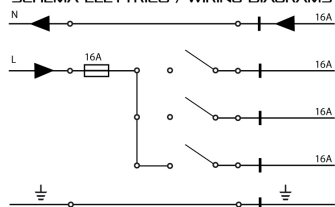

## ELECTRICAL STRAIGHT JOINT

NO IMAGE  
AVAILABLE

850°

Product code	Colour
7604-10-W30/31	3061
<b>General Specifications</b>	
Indoor/outdoor lights	: Indoor
<b>Physical Specifications</b>	
Packing quantity	: 6
<b>Electrical Specifications</b>	
Glow wire (°C)	: 850

## Pictures and Applications

SCHEMA ELETTRICO / WIRING DIAGRAMS

SCHEMA ELETTRICO / WIRING DIAGRAMS

CAPACITÀ DI CARICO / LOAD CAPACITY