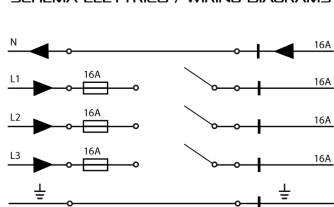

## ELECTRICAL STRAIGHT JOINT

NO IMAGE  
AVAILABLE

850°

Product code	Colour
7604-10-W30/31	3061
<b>General Specifications</b>	
Indoor/outdoor lights	: Indoor
<b>Physical Specifications</b>	
Packing quantity	: 6
<b>Electrical Specifications</b>	
Glow wire (°C)	: 850

## Pictures and Applications

SCHEMA ELETTRICO / WIRING DIAGRAMS

SCHEMA ELETTRICO / WIRING DIAGRAMS

CAPACITÀ DI CARICO / LOAD CAPACITY