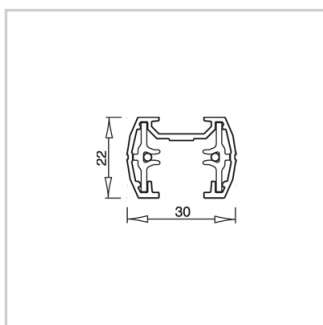

MINI MAIN 2MT

Product code	Colour
7701-20-30	Black
7701-20-31	White
7701-20-42	Satin silver

General Specifications

Product type	: Tracks
Mounting type	: Ceiling - surface, Pendant
Description	: Single-phase tracks
Indoor/outdoor lights	: Indoor

Physical Specifications

Load capacity (Kg)	: The track has a load capacity of 4Kg every 1000mm. For a 7Kg load, a maximum fixing distance of 500mm is recommended.
--------------------	---

Electrical Specifications

Current (A)	: 16
Glow wire (°C)	: 850
Voltage (V)	: 230/250

Weight and Dimensions

Length (mm)	: 2000
Width (mm)	: 30
Height (mm)	: 22

Accessories

7800-00-20/30/31
Electro/mechanical

7802-00-W20/30/31
Live-end connector