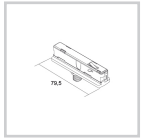

Physical Specifications

Load capacity (Kg)	: The track has a load capacity of 4Kg every 1000mm. For a 7Kg load, a maximum fixing distance of 500mm is recommended.
--------------------	---

Electrical Specifications

Current (A)	: 16
Glow wire (°C)	: 850
Voltage (V)	: 230/250

Weight and Dimensions

Length (mm)	: 2000
Width (mm)	: 30
Height (mm)	: 22

Accessories

7800-00-20/30/31
Electro/mechanical

7802-00-W20/30/31
Live-end connector