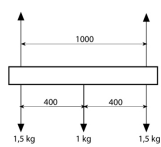

Physical Specifications

Load capacity (Kg)	: The track has a load capacity of 4Kg every 1000mm. For a 7Kg load, a maximum fixing distance of 500mm is recommended.
--------------------	---

Electrical Specifications

Current (A)	: 16
Glow wire (°C)	: 850
Voltage (V)	: 230/250

Weight and Dimensions

Length (mm)	: 2000
Width (mm)	: 30
Height (mm)	: 22

Accessories

7800-00-20/30/31
Electro/mechanical

7802-00-W20/30/31
Live-end connector

7806-00-30/31
Suspension kit

7810-00-W
Flexible joint

7801-11-30/31
Adapter

Pictures and Applications

SCHEMA ELETTRICO / WIRING DIAGRAMS

CAPACITÀ DI CARICO / LOAD CAPACITY

CAPACITÀ DI CARICO / LOAD CAPACITY