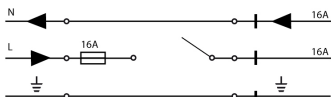

Current (A)	: 16
Glow wire (°C)	: 850
Voltage (V)	: 230/250

Weight and Dimensions

Length (mm)	: 2000
Width (mm)	: 30
Height (mm)	: 22

Accessories

7800-00-20/30/31
Electro/mechanical

7802-00-W20/30/31
Live-end connector

7805-00-W20/30/31
L joint

7807-02-W30/31
Wall/ceiling kit pair

7823-00-W20/30/31
Dead end

7825-00-30/31/52
Mechanical adapter

7803-00-W20/30/31
Central connector

7804-00-W30/31
Electrical straight joint

7819-00-W30/31
Mechanical straight joint

7806-00-30/31
Suspension kit

7810-00-W
Flexible joint

7801-11-30/31
Adapter

Pictures and Applications

SCHEMA ELETTRICO / WIRING DIAGRAMS

CAPACITÀ DI CARICO / LOAD CAPACITY

CAPACITÀ DI CARICO / LOAD CAPACITY