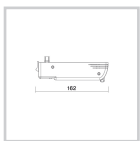

Physical Specifications

Load capacity (Kg)	: The track has a load capacity of 4Kg every 1000mm. For a 7Kg load, a maximum fixing distance of 500mm is recommended.
--------------------	---

Electrical Specifications

Current (A)	: 16
Glow wire (°C)	: 850
Voltage (V)	: 230/250

Weight and Dimensions

Length (mm)	: 2000
Width (mm)	: 30
Height (mm)	: 22

Accessories

7800-00-20/30/31
Electro/mechanical

7802-00-W20/30/31
Live-end connector

7805-00-W20/30/31
L joint

7807-02-W30/31
Wall/ceiling kit pair

7823-00-W20/30/31
Dead end

7825-00-30/31/52
Mechanical adapter

7803-00-W20/30/31
Central connector

7804-00-W30/31
Electrical straight joint

7819-00-W30/31
Mechanical straight joint

7806-00-30/31
Suspension kit

7810-00-W
Flexible joint

7801-11-30/31
Adapter

Pictures and Applications

SCHEMA ELETTRICO / WIRING DIAGRAMS

CAPACITÀ DI CARICO / LOAD CAPACITY

CAPACITÀ DI CARICO / LOAD CAPACITY