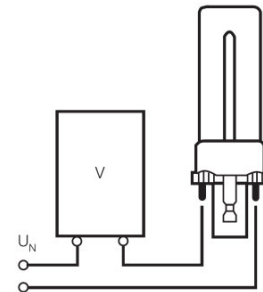

Product datasheet

Technical data

Photometrical data

Color rendering index Ra	80...89
--------------------------	---------

Lifespan

Nominal lamp life time	10000 h
------------------------	---------

Equipment / Accessories

- Suitable for operation on conventional control gear

Circuit diagram

Circuit diagram

Circuit diagram

Logistical Data

Product code	Product description	Packaging unit (Pieces/Unit)	Dimensions (length x width x height)	Volume	Gross weight
4008321580672	DULUX S 7 W/865 G23	Shipping carton box 10 Pieces Folding carton box	190 mm x 53 mm x 152 mm	1.53 dm ³	413.00 g
4008321582805	DULUX S 7 W/865 G23	Shipping carton box 50 Pieces Folding carton box	240 mm x 190 mm x 153 mm	6.98 dm ³	1987.00 g