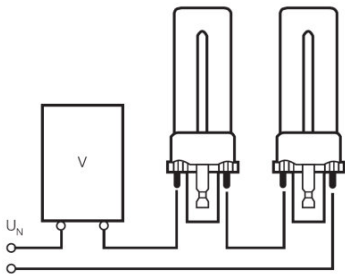

- Suitable for operation on conventional control gear

Circuit diagram

Circuit diagram

Circuit diagram

Logistical Data

Product code	Product description	Packaging unit (Pieces/Unit)	Dimensions (length x width x height)	Volume	Gross weight
4008321580672	DULUX S 7 W/865 G23	Shipping carton box 10 Pieces Folding carton box	190 mm x 53 mm x 152 mm	1.53 dm ³	413.00 g
4008321582805	DULUX S 7 W/865 G23	Shipping carton box 50 Pieces Folding carton box	240 mm x 190 mm x 153 mm	6.98 dm ³	1987.00 g