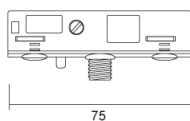

CABLE/PIPE

NO IMAGE
AVAILABLE

Product code	Colour
--------------	--------

6620-00-30/31	3061
---------------	------

General Specifications

Description	: Cable/pipe adapter 12V-5A (M10x1)
Indoor/outdoor lights	: Indoor

Physical Specifications

Packing quantity	: 10
------------------	------

Electrical Specifications

Current (A)	: 5
-------------	-----

Weight and Dimensions

Length (mm)	: 75
-------------	------

Pictures and Applications