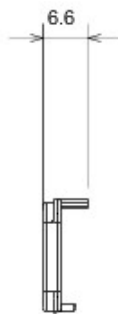

Wide range of switches, energy sockets (compliant with national and international standards), data sockets, devices for the management of climate control, comfort, technical alarms signalling, emergency lighting. The Chorus modular devices are available in four colors, glossy white, satin black, painted titanium and glossy ivory and in different modularities, 1/2, 1, 2 and 3 modules. Thanks to the frame supports for rectangular, square and round boxes, the devices allow you to create endless combinations with the range of Chorus plates.

Category	Interchangeable diffuser	Type	Interchangeable
Colour	Green	Description	Diffusers
Standard	EN 60669-1	Symbol	Green
Thermo-pressure with ball	125 °C	Glow Wire Test	850 °C
Electrocod	0130		

### DIMENSIONAL