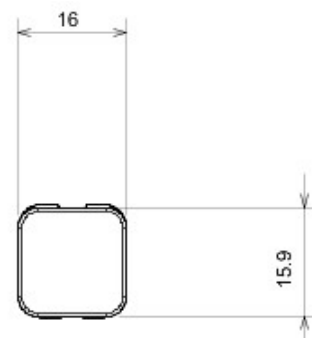

Category	Interchangeable diffuser	Type	Interchangeable
Colour	Green	Description	Diffusers
Standard	EN 60669-1	Symbol	Green
Thermo-pressure with ball	125 °C	Glow Wire Test	850 °C
Electrocod	0130		

### DIMENSIONAL