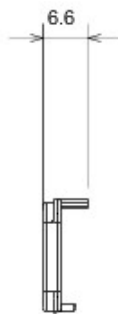

Wide range of switches, energy sockets (compliant with national and international standards), data sockets, devices for the management of climate control, comfort, technical alarms signalling, emergency lighting. The Chorus modular devices are available in four colors, glossy white, satin black, painted titanium and glossy ivory and in different modularities, 1/2, 1, 2 and 3 modules. Thanks to the frame supports for rectangular, square and round boxes, the devices allow you to create endless combinations with the range of Chorus plates.

Category	Interchangeable diffuser	Type	Interchangeable
Colour	Red	Description	Diffusers
Standard	EN 60669-1	Symbol	Red
Thermo-pressure with ball	125 °C	Glow Wire Test	850 °C
Electrocod	0130		

DIMENSIONAL