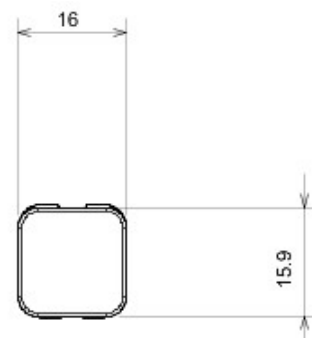

Wide range of switches, energy sockets (compliant with national and international standards), data sockets, devices for the management of climate control, comfort, technical alarms signalling, emergency lighting. The Chorus modular devices are available in four colors, glossy white, satin black, painted titanium and glossy ivory and in different modularities, 1/2, 1, 2 and 3 modules. Thanks to the frame supports for rectangular, square and round boxes, the devices allow you to create endless combinations with the range of Chorus plates.

Category	Interchangeable diffuser	Type	Interchangeable
Colour	Red	Description	Diffusers
Standard	EN 60669-1	Symbol	Red
Thermo-pressure with ball	125 °C	Glow Wire Test	850 °C
Electrocod	0130		

DIMENSIONAL