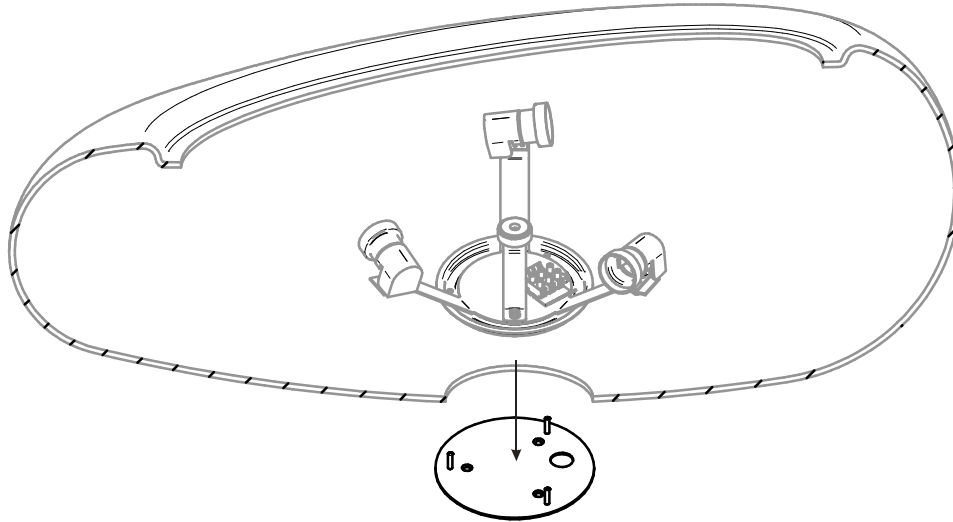

Code: 7472
Collection: DUNIA
Version: 00 Date:
Brand: Ma&De

linea
light
group

Istruzioni per l'installazione
Installation instructions
Instrucciones para la instalaci3n
Instructions pour l'installation
Installationsanleitung

6