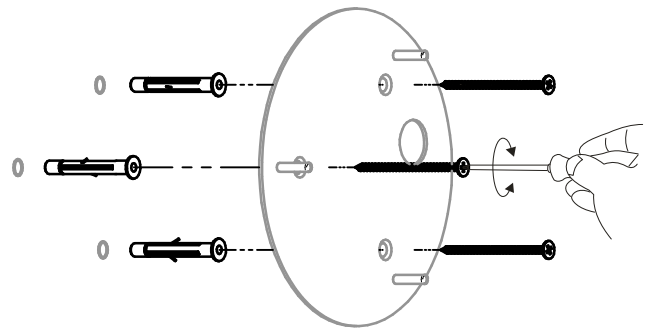

1

2

3

4

5

DETTAGLIO A

Code: 7472
Collection: DUNIA
Version: 00 Date:
Brand: Ma&De

linea
light
group