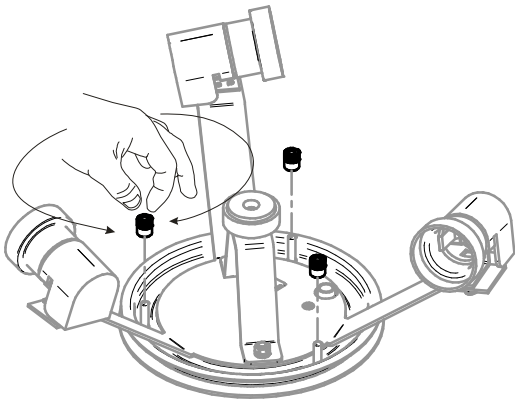

Code: 7472
Collection: DUNIA
Version: 00 Date:
Brand: Ma&De

linea
light
group

Istruzioni per l'installazione
Installation instructions
Instrucciones para la instalaci3n
Instructions pour l'installation
Installationsanleitung

6

7

8

9