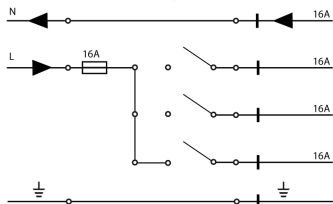

INSIDE L JOINT

NO IMAGE
AVAILABLE

850°

Product code	Colour
7605-10-W20/30/31	100
General Specifications	
Indoor/outdoor lights	: Indoor
Physical Specifications	
Packing quantity	: 4
Electrical Specifications	
Glow wire (°C)	: 850
Weight and Dimensions	
Width (mm)	: 80

Pictures and Applications

SCHEMA ELETTRICO / WIRING DIAGRAMS

SCHEMA ELETTRICO / WIRING DIAGRAMS

CAPACITÀ DI CARICO / LOAD CAPACITY