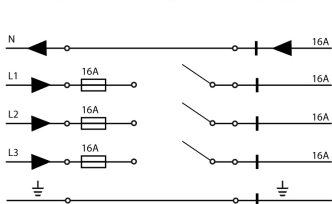

INSIDE L JOINT

NO IMAGE
AVAILABLE

850°

Product code	Colour
7605-10-W20/30/31	100
General Specifications	
Indoor/outdoor lights	: Indoor
Physical Specifications	
Packing quantity	: 4
Electrical Specifications	
Glow wire (°C)	: 850
Weight and Dimensions	
Width (mm)	: 80

Pictures and Applications

SCHEMA ELETTRICO / WIRING DIAGRAMS

SCHEMA ELETTRICO / WIRING DIAGRAMS

CAPACITÀ DI CARICO / LOAD CAPACITY