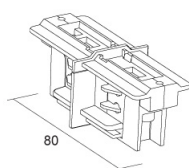

ELECTRICAL STRAIGHT JOINT AND WITH STOP

NO IMAGE
AVAILABLE

850°

Product code	Colour
--------------	--------

7604Q-10-W30/31	3061
-----------------	------

General Specifications

Indoor/outdoor lights	: Indoor
-----------------------	----------

Physical Specifications

Packing quantity	: 6
------------------	-----

Electrical Specifications

Glow wire (°C)	: 850
----------------	-------

Weight and Dimensions

Length (mm)	: 80
-------------	------

Pictures and Applications