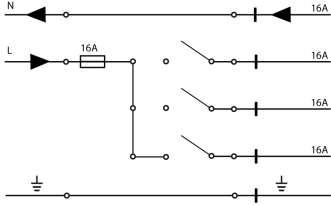

ELECTRICAL STRAIGHT JOINT AND WITH STOP

NO IMAGE
AVAILABLE

850°

Product code	Colour
--------------	--------

7604Q-10-W30/31	3061
-----------------	------

General Specifications

Indoor/outdoor lights	: Indoor
-----------------------	----------

Physical Specifications

Packing quantity	: 6
------------------	-----

Electrical Specifications

Glow wire (°C)	: 850
----------------	-------

Weight and Dimensions

Length (mm)	: 80
-------------	------

Pictures and Applications

SCHEMA ELETTRICO / WIRING DIAGRAMS

SCHEMA ELETTRICO / WIRING DIAGRAMS

CAPACITÀ DI CARICO / LOAD CAPACITY