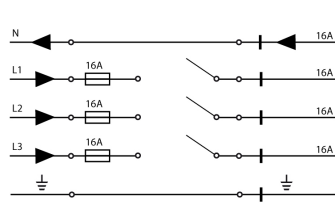

ELECTRICAL STRAIGHT JOINT AND WITH STOP

NO IMAGE
AVAILABLE

850°

Product code	Colour
--------------	--------

7604Q-10-W30/31	3061
-----------------	------

General Specifications

Indoor/outdoor lights	: Indoor
-----------------------	----------

Physical Specifications

Packing quantity	: 6
------------------	-----

Electrical Specifications

Glow wire (°C)	: 850
----------------	-------

Weight and Dimensions

Length (mm)	: 80
-------------	------

Pictures and Applications

SCHEMA ELETTRICO / WIRING DIAGRAMS

SCHEMA ELETTRICO / WIRING DIAGRAMS

CAPACITÀ DI CARICO / LOAD CAPACITY