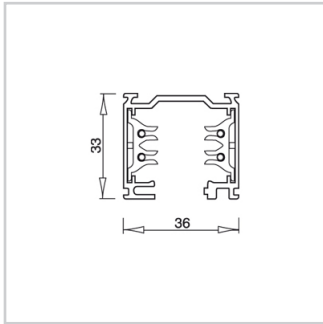

LIGHT KIT MAIN SQUARE 4MT

Product code	Colour
--------------	--------

7511-40-30	Black
7511-40-31	White
7511-40-42	Satin silver

General Specifications

Product type	: Tracks
Mounting type	: Ceiling - surface, Pendant
Description	: 3-phase tracks
Indoor/outdoor lights	: Indoor

Physical Specifications

Load capacity (Kg)	: The track has a load capacity of 2Kg every 200mm, with a maximum distance of 800mm between the fixing points. For a 10Kg load every 200mm, a maximum fixing distance of 400 mm is recommended.
--------------------	--

Electrical Specifications

Current (A)	: 16
Glow wire (°C)	: 850
Voltage (V)	: 230/440

Weight and Dimensions

Shape	: Square
Length (mm)	: 4000
Width (mm)	: 36
Height (mm)	: 33

Accessories

									
7606-00-30/31 Suspension kit	7652-10-W20/30/31 Right live-end	7652-11-W20/30/31 Left live-end	7655-10-W20/30/31 Inside L joint	7655-11-W20/30/31 Outside L joint	7657-10-W20/30/31 X joint	7654-10-W30/31 Mechanical straight joint	7653-10-W20/30/31 Central connector and straight joint	7656-10-W20/30/31 Right T joint	7656-11-W20/30/31 Left T joint
									
7658-10-W20/30/31 Flexible joint	7659-00-W20/30/31 Dead end	7600-00-20/30/31 Electro/mechanical adapter	7601-00-W20/30/31 Mechanical/electrical adapter	7624-00-30/31 Track cover	7606-05-30/31 Suspension kit	7606-04-00 Plate	7625-00-30/31/52 Mechanical adapter	7607-00-00 Ceiling kit	7626-00-00 Suspension kit
									
7618-00-30/31/52 Mechanical adapter with automatic locking									