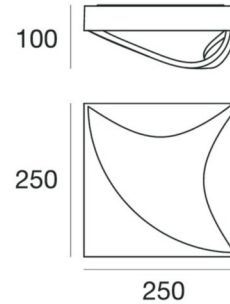

Wall Lights | 1 x powerLEDs 0,9 W 24 V | Modular | RGB
7760

Technical data	
Designer	Lorenzo Antonioni
Installation position	Wall lights - Ceiling
Installation environment	Indoor
Light Source	LED
Optics	General Lighting
Power	0.9 W
Tensione	24V
CCT / Tonalità	RGB
C.C. / C.V.	CV
Safety class	3
IP	IP20
Glow wire test	650°
Direct mounting on normally flammable surfaces	Yes
CE	Yes
ETL	No
Driver included	No
Induzione	No
Emergency mode	No
Directional	No
Tilting	No
Walk-over	No
Drive-over	No
Cable included	No
Resin potting	No
Net weight	0.750 Kg