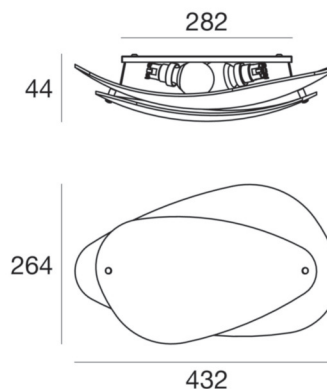

# Moledro\_W

Wall Lights | 220-240 V | 2xE27  
90316

Technical data	
Type	Surface
Installation position	Wall lights
Installation environment	Indoor
Lamp cap	2 x E27 Max 46W
Frequency	50-60 Hz
Optics	General Lighting
Light emission direction	downward and upward
Safety class	1
IP	IP20
Glow wire test	850°
Direct mounting on normally flammable surfaces	Yes
CE	Yes
ETL	No
Fire Rated (BS 476 PT21 compliant)	No
Induction	No
Motion sensor	No
Directional	No
Tilting	No
Walk-over	No
Drive-over	No
Cable included	No
Resin potting	No