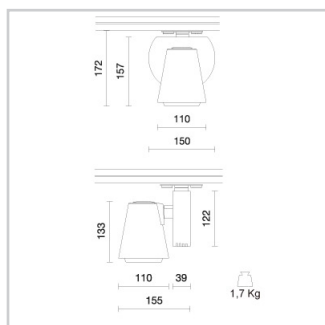

Physical Specifications

Body	: Die-cast aluminium
Finishes	: Polyester painted
Reflector	: Mirror-metallized thermoplastic material
Thermal Dissipation	: Passive

Electrical Specifications

Glow wire (°C)	: 850
Driver	: Included
Driver mounting	: Integrated
Driver type	: Electronic
Voltage (V)	: 220/240
Frequency (Hz)	: 50/60

Weight and Dimensions

External diameter (mm)	: 110
Height (mm)	: 172
Weight (Kg)	: 1.3

Optical Specifications

Aiming	: Adjustable
Light distribution	: Symmetric
Light emission	: Direct
Light beam	: 25°
Horizontal orientation	: 350°
Vertical tilt	: 350°
Note	: 40°, 60° (mirror metallized), 70° (white) optics are available on demand.