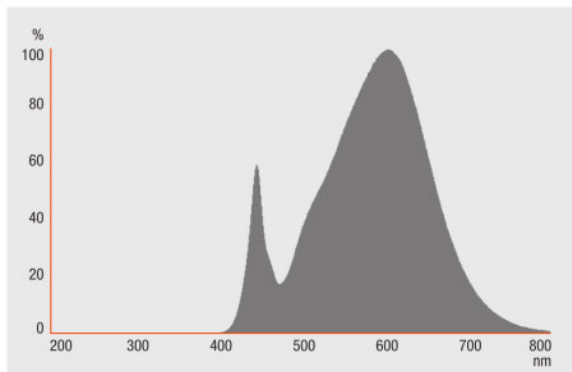

Light Distribution

Spectral power distribution

LOGISTICAL DATA

Product code	Product description	Packaging unit (Pieces/Unit)	Dimensions (length x width x height)	Volume	Gross weight
4052899961999	P CLAS P ADV 40 ADV 6 W/827 E14 FR	Shipping carton box 10	240 mm x 101 mm x 108 mm	2.62 dm³	708.00 g

The mentioned product code describes the smallest quantity unit which can be ordered. One shipping unit can contain one or more single products. When placing an order, for the quantity please enter single or multiples of a shipping unit.

REFERENCES / LINKS

For dimming conformity see

- www.ledvance.com/dim

For further products and actual information concerning LED lamps see

- www.ledvance.com/ledlamps

For Guarantee see

- www.ledvance.com/guarantee

DISCLAIMER

Subject to change without notice. Errors and omission excepted. Always make sure to use the most recent release.