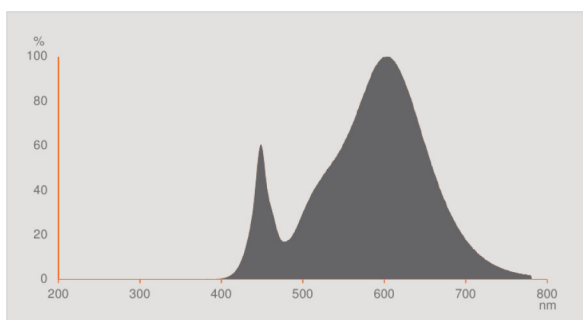

Energy consumption	8 kWh/1000h

Country-specific categorizations

Order reference	LPPR16D80120 8W

Light Distribution

Spectral power distribution

LOGISTICAL DATA

Product code	Packaging unit (Pieces/Unit)	Dimensions (length x width x height)	Gross weight	Volume
4058075095588	Folding carton box 1	49 mm x 49 mm x 62 mm	63.00 g	0.15 dm³
4058075095595	Shipping carton box 10	255 mm x 107 mm x 72 mm	690.00 g	1.96 dm³

The mentioned product code describes the smallest quantity unit which can be ordered. One shipping unit can contain one or more single products. When placing an order, for the quantity please enter single or multiples of a shipping unit.

REFERENCES / LINKS

For dimming conformity see

- www.ledvance.com/dim

For further products and actual information concerning LED lamps see

- www.ledvance.com/ledlamps