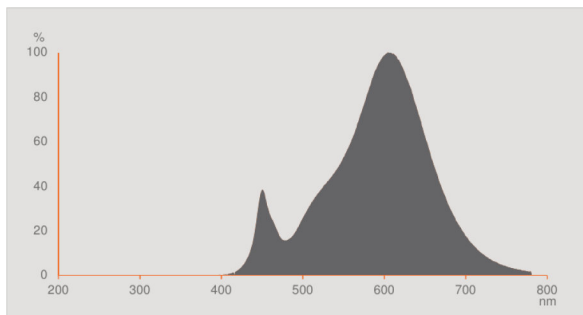

LDC typ cone

Spectral power distribution

LOGISTICAL DATA

Product code	Packaging unit (Pieces/Unit)	Dimensions (length x width x height)	Gross weight	Volume
4058075096608	Folding carton box 1	49 mm x 49 mm x 62 mm	84.00 g	0.15 dm³
4058075096615	Shipping carton box 10	257 mm x 110 mm x 70 mm	888.00 g	1.98 dm³

The mentioned product code describes the smallest quantity unit which can be ordered. One shipping unit can contain one or more single products. When placing an order, for the quantity please enter single or multiples of a shipping unit.

REFERENCES / LINKS

For dimming conformity see

- www.ledvance.com/dim

For further products and actual information concerning LED lamps see

- www.ledvance.com/ledlamps

For Guarantee see

- www.ledvance.com/guarantee

DISCLAIMER

Subject to change without notice. Errors and omission excepted. Always make sure to use the most recent release.