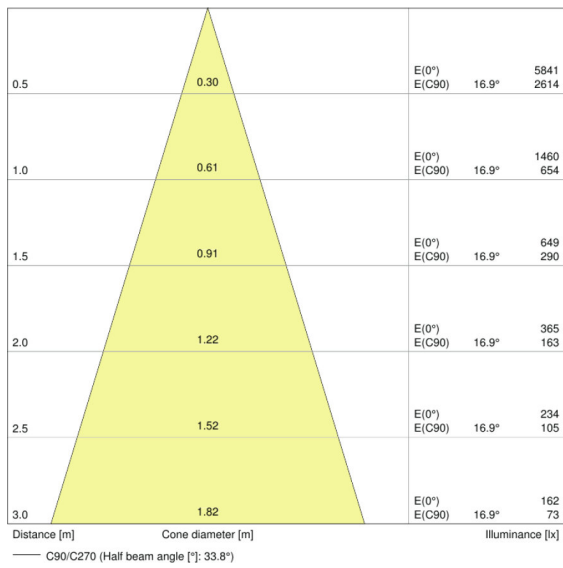

### Photometrical data

Nominal luminous flux	750 lm
Rated luminous flux	750 lm
Rated color temperature	2700 K
Lumen main.fact.at end of nom.life time	0.70
Light color (designation)	Warm White
Color temperature	2700 K
Luminous flux	750 lm
Color rendering index Ra	$\geq 80$
Standard deviation of color matching	$\leq 5$ sdc <sub>m</sub>
Color rendering index Ra	$\geq 80$
Nominal useful luminous flux 90°	750 lm
Rated useful luminous flux 90°	750 lm
Rated peak intensity	1280 cd

### Certificates & standards

<b>Energy efficiency class</b>	A+
--------------------------------	----

Energy consumption

10 kWh/1000h

Country-specific categorizations

Order reference

LPPR16D10036 9,

Light Distribution