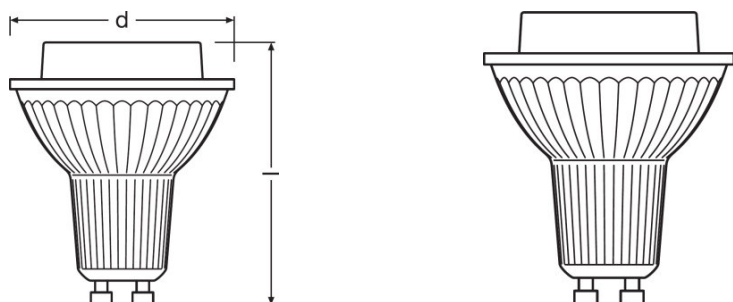

Dimensions & weight

Overall length	62.0 mm
Diameter	51.0 mm
Outer bulb	PAR51
Length	62.0 mm
Maximum diameter	51.0 mm

Temperatures & operating conditions

Maximum temperature at tc test point	118 °C

Lifespan

Nominal lamp life time	25000 h
Rated lamp life time	25000 h
Number of switching cycles	100000

Additional product data

Base (standard designation)	GU10
Mercury content	0.0 mg
Mercury-free	Yes
Show WEEE picto	Yes
Product remark	All technical parameters apply to the entire lamp/Due to the complex production process for light-emitting diodes, the typical values shown for the technical LED parameters are purely statistical values that do not necessarily match the actual technical parameters of each individual product, which can vary from the typical value

Capabilities

Dimmable	Yes

Certificates & standards

Energy efficiency class	A+