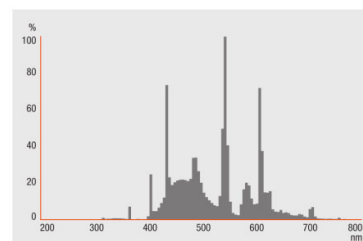

Product description	Additional product data		Capabilities	Certificates & standards	
	Base (standard designation)	Show WEEE picto	Suitable for indoor	Energy consumption	Energy efficiency class
HO 24 W/965 ¹⁾	G5	Yes	Yes	25 kWh/1000h	A
HO 49 W/940 ¹⁾	G5	Yes	Yes	55 kWh/1000h	A
HO 49 W/965 ¹⁾	G5	Yes	Yes	55 kWh/1000h	A
HO 54 W/940 ¹⁾	G5	Yes	Yes	60 kWh/1000h	A
HO 54 W/965 ¹⁾	G5	Yes	Yes	60 kWh/1000h	A

¹⁾ Suitable for ECG operation only/Lamp designed for internal luminaire temperatures of 30...40 °C; optimum luminous flux achieved at 35 °C

²⁾ With preheat ECG

HO 24 W/940, HO 24 W/965, HO 49 W/940, HO 49 W/965, HO 54 W/940, HO 54 W/965

HO 24 W/940, HO 49 W/940, HO 54 W/940

HO 24 W/965, HO 49 W/965, HO 54 W/965

SYSTEM GUARANTEE

OSRAM System+ Guarantee in combination with OSRAM ECGs