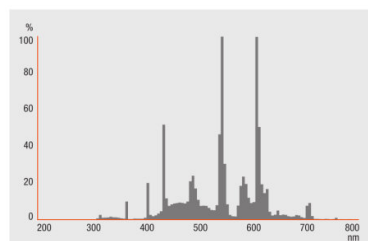

Product description	Additional product data		Capabilities	Certificates & standards	
	Base (standard designation)	Show WEEE picto	Suitable for indoor	Energy consumption	Energy efficiency class
HO 24 W/965 ¹⁾	G5	Yes	Yes	25 kWh/1000h	A
HO 49 W/940 ¹⁾	G5	Yes	Yes	55 kWh/1000h	A
HO 49 W/965 ¹⁾	G5	Yes	Yes	55 kWh/1000h	A
HO 54 W/940 ¹⁾	G5	Yes	Yes	60 kWh/1000h	A
HO 54 W/965 ¹⁾	G5	Yes	Yes	60 kWh/1000h	A

¹⁾ Suitable for ECG operation only/Lamp designed for internal luminaire temperatures of 30...40 °C; optimum luminous flux achieved at 35 °C

²⁾ With preheat ECG

HO 24 W/940, HO 24 W/965, HO 49 W/940, HO 49 W/965, HO 54 W/940, HO 54 W/965

HO 24 W/940, HO 49 W/940, HO 54 W/940

HO 24 W/965, HO 49 W/965, HO 54 W/965

SYSTEM GUARANTEE

OSRAM System+ Guarantee in combination with OSRAM ECGs