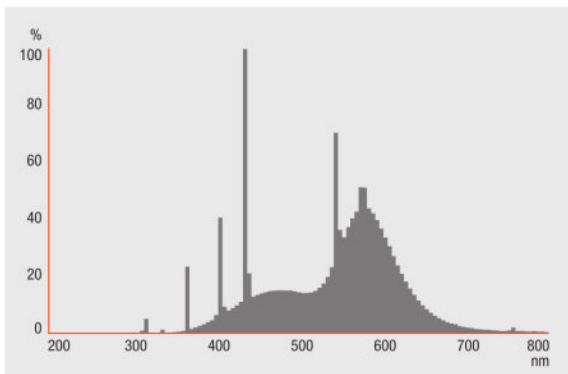

Energy efficiency class	A
Energy consumption	7 kWh/1000h

Light Distribution

Spectral power distribution

SYSTEM GUARANTEE

OSRAM System+ Guarantee in combination with OSRAM ECGs

SAFETY ADVICE

In case of lamp breakage: www.ledvance.com/brokenlamp