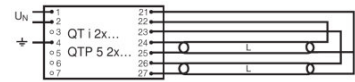

Photometrical data

Color rendering index Ra	≥60
Luminous flux at 25 °C	270 lm
Light color	640
Light color (designation)	Cool White

Dimensions & weight

Tube diameter	16 mm
Length	212.0 mm
Length with base excl. base pins/connection	212.00 mm
Diameter	16.0 mm

Die Zuleitungen 3 und 4 sollen so kurz wie möglich sein

Circuit diagram

Circuit diagram

Circuit diagram

LOGISTICAL DATA

Product code	Product description	Packaging unit (Pieces/Unit)	Dimensions (length x width x height)	Volume	Gross weight
4008321025050	L 6 W/640	Shipping carton box 10	241 mm x 51 mm x 105 mm	1.29 dm ³	361.00 g
4050300008899	L 6 W/640	Shipping carton box 25	249 mm x 117 mm x 106 mm	3.09 dm ³	755.50 g