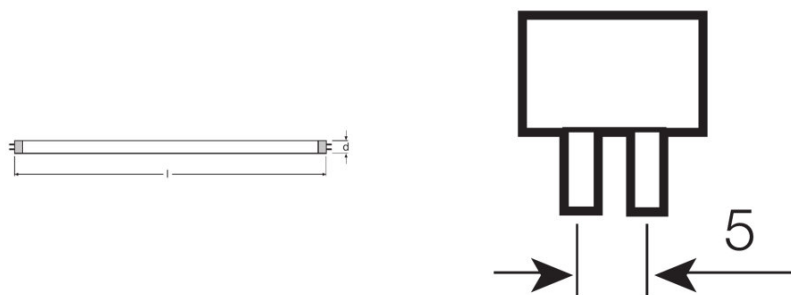

Photometrical data

Color rendering index Ra	≥60
Luminous flux at 25 °C	270 lm
Light color	640
Light color (designation)	Cool White

Dimensions & weight

Tube diameter	16 mm
Length	212.0 mm
Length with base excl. base pins/connection	212.00 mm
Diameter	16.0 mm

Die Zuleitungen 3 und 4 sollen so kurz wie möglich sein

Circuit diagram

Circuit diagram

Circuit diagram

LOGISTICAL DATA

Product code	Product description	Packaging unit (Pieces/Unit)	Dimensions (length x width x height)	Volume	Gross weight
4008321025050	L 6 W/640	Shipping carton box 10	241 mm x 51 mm x 105 mm	1.29 dm ³	361.00 g
4050300008899	L 6 W/640	Shipping carton box 25	249 mm x 117 mm x 106 mm	3.09 dm ³	755.50 g