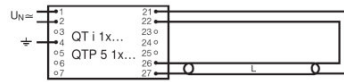

Photometrical data

Color rendering index Ra	≥60
Luminous flux at 25 °C	270 lm
Light color	640
Light color (designation)	Cool White

Dimensions & weight

Tube diameter	16 mm
Length	212.0 mm
Length with base excl. base pins/connection	212.00 mm
Diameter	16.0 mm

Die Zuleitungen 3 und 4 sollen so kurz wie möglich sein

Circuit diagram

Circuit diagram

Circuit diagram

LOGISTICAL DATA

Product code	Product description	Packaging unit (Pieces/Unit)	Dimensions (length x width x height)	Volume	Gross weight
4008321025050	L 6 W/640	Shipping carton box 10	241 mm x 51 mm x 105 mm	1.29 dm ³	361.00 g
4050300008899	L 6 W/640	Shipping carton box 25	249 mm x 117 mm x 106 mm	3.09 dm ³	755.50 g