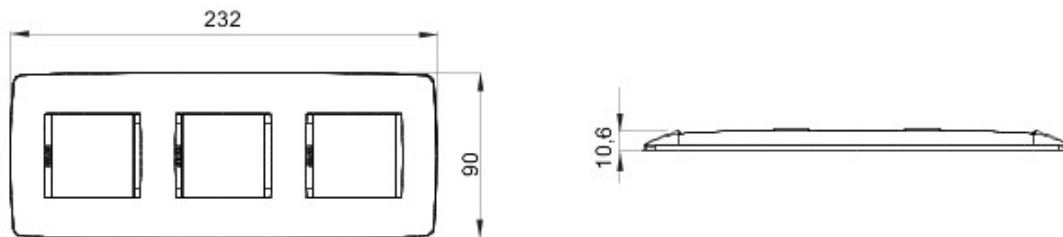

DIMENSIONAL

TECHNICAL SYMBOLOGY

STANDARDS/APPROVALS