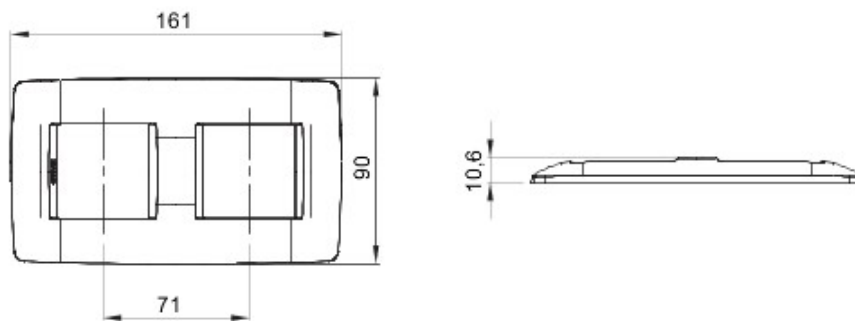

Family	ONE International	Description	2+2 gang
Type	Vertical	Colour	Ivory
Material	Technopolymer	Finishing	Glossy
For support codes	GW16821, GW16822, GW16823	Glow wire test	650 °C
Thermo-pressure with ball	70 °C	Standard	EN 60669-1
Electrocod	0111		

### DIMENSIONAL