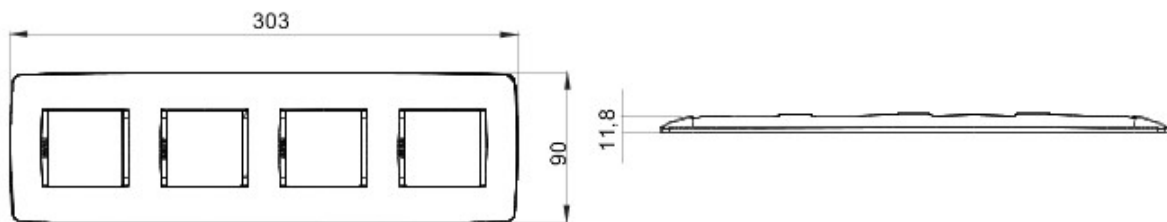

Family	ONE International	Description	2+2+2+2 gang
Type	Vertical	Colour	Toner black
Material	Technopolymer	Finishing	Glossy
For support codes	GW16821, GW16822, GW16823	Glow wire test	650 °C
Thermo-pressure with ball	70 °C	Standard	EN 60669-1
Electrocod	0110		

### DIMENSIONAL