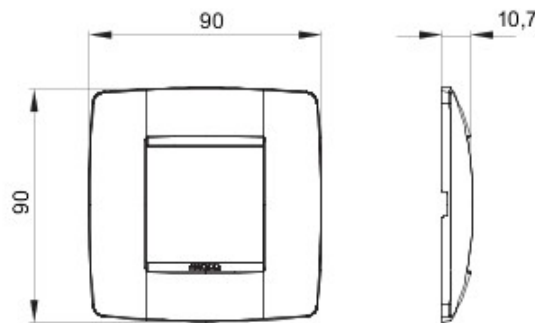

Family	ONE International	Description	2 gang
Colour	Toner black	Material	Technopolymer
Finishing	Glossy	For support codes	GW16821, GW16822, GW16823
Glow wire test	650 °C	Thermo-pressure with ball	70 °C
Standard	EN 60669-1	Electrocod	0110

DIMENSIONAL

TECHNICAL SYMBOLOGY

STANDARDS/APPROVALS