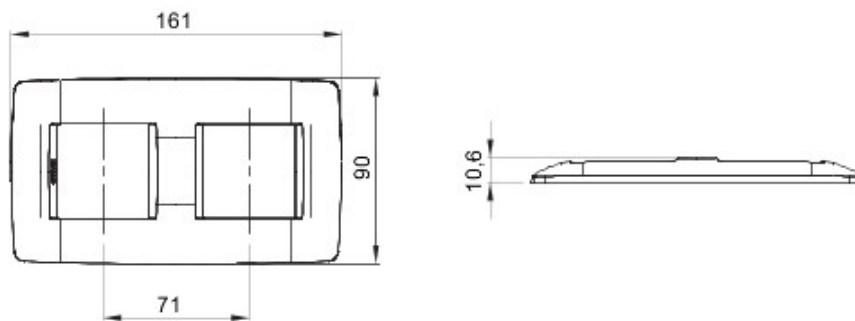

DIMENSIONAL

TECHNICAL SYMBOLOGY

STANDARDS/APPROVALS