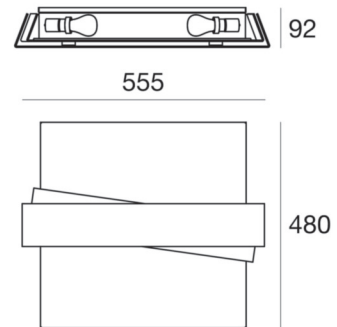

Zig Zag_S

Ceiling Lights | 220-240 V | 4xE27
7291

Technical data	
Installation position	Wall lights - Ceiling
Installation environment	Indoor
Lamp cap	4 x E27 Max 46W
Frequency	50-60 Hz
Optics	General Lighting
Light emission direction	downward
Safety class	1
IP	IP20
Glow wire test	850°
Direct mounting on normally flammable surfaces	Yes
CE	Yes
ETL	No
Induzione	No
Emergency mode	No
Motion sensor	No
Directional	No
Tilting	No
Walk-over	No
Drive-over	No
Cable included	No
Resin potting	No
Net weight	7.600 Kg